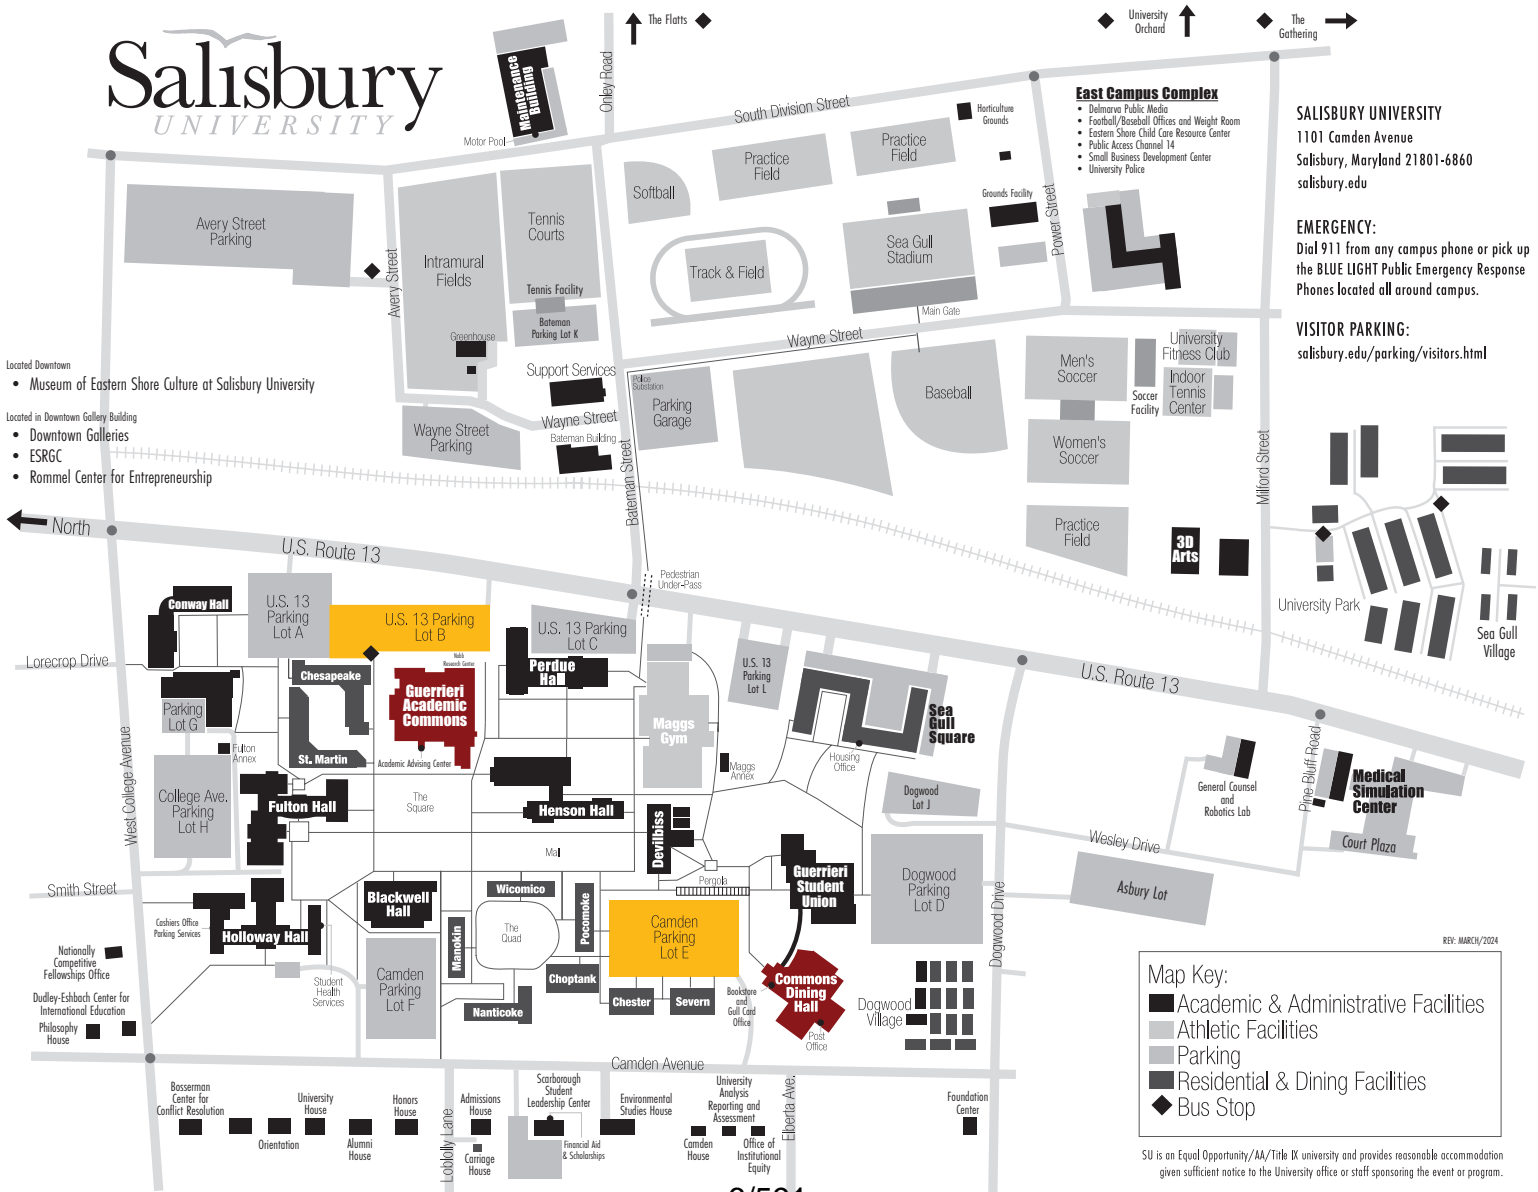

**BOARD OF REGENTS CAMPUS VISIT
JUNE 13-14, 2024**

THURSDAY, JUNE 13, 2024 – BOR DINNER

Guerrieri Academic Commons Parking
Parking is on U.S. Route 13, Parking Lot B

Street Address:

1134 South Salisbury Blvd., Salisbury, MD 21801

FRIDAY, JUNE 14, 2024 – BOR MEETING

Commons Dining Hall Parking
Parking is on Camden Ave., Parking Lot E

Street Address:

1313 Camden Ave., Salisbury, MD 21801

For directions visit: salisbury.edu/directions